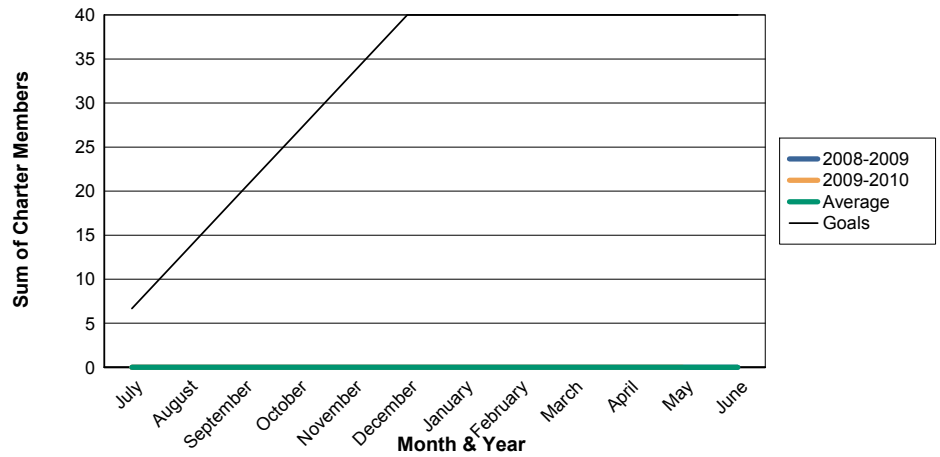

Sum of Charter Members/ Month & Year

For District 20 W