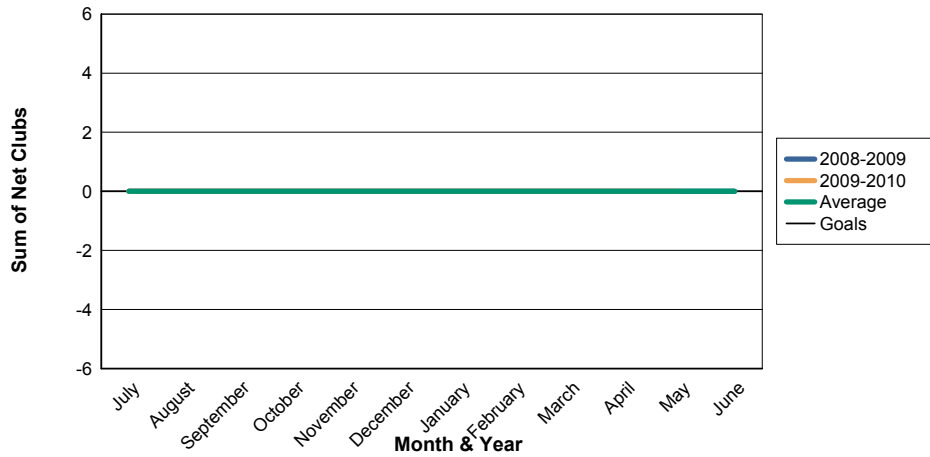

Sum of Net Clubs/ Month & Year

For District 20 W