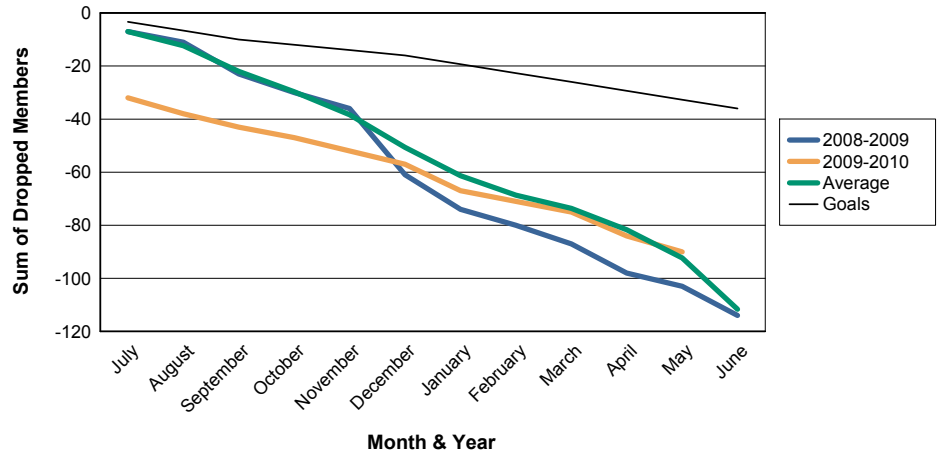

Sum of Dropped Members/ Month & Year

For District 20 W