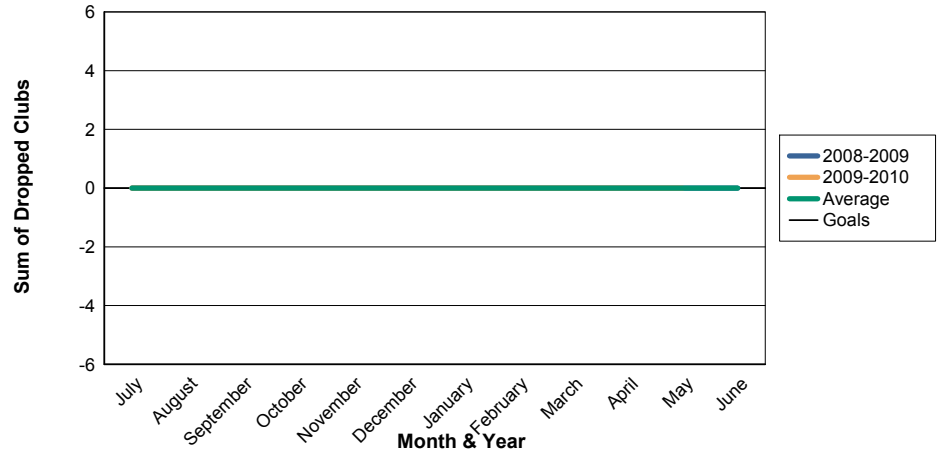

3 Year Comparisons for GMT Constitutional Area 1

By GMT District

As of May 2010

Sum of New Clubs/ Month & Year

For District 20 W

Sum of Dropped Clubs/ Month & Year

For District 20 W

Sum of Net Clubs/ Month & Year