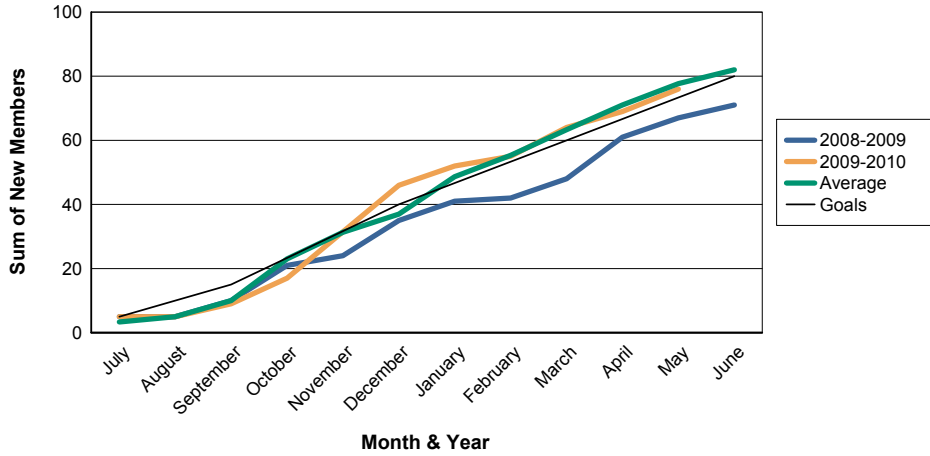

3 Year Comparisons for GMT Constitutional Area 1

By GMT District

As of May 2010

Sum of New Clubs/ Month & Year

For District 20 W

Sum of Dropped Clubs/ Month & Year

For District 20 W

Sum of Net Clubs/ Month & Year

For District 20 W

Sum of Charter Members/ Month & Year

For District 20 W

3 Year Comparisons for GMT Constitutional Area 1

By GMT District

As of May 2010

Sum of New Members/ Month & Year

For District 20 W

Sum of Dropped Members/ Month & Year

For District 20 W

Sum of Net Members/ Month & Year

For District 20 W