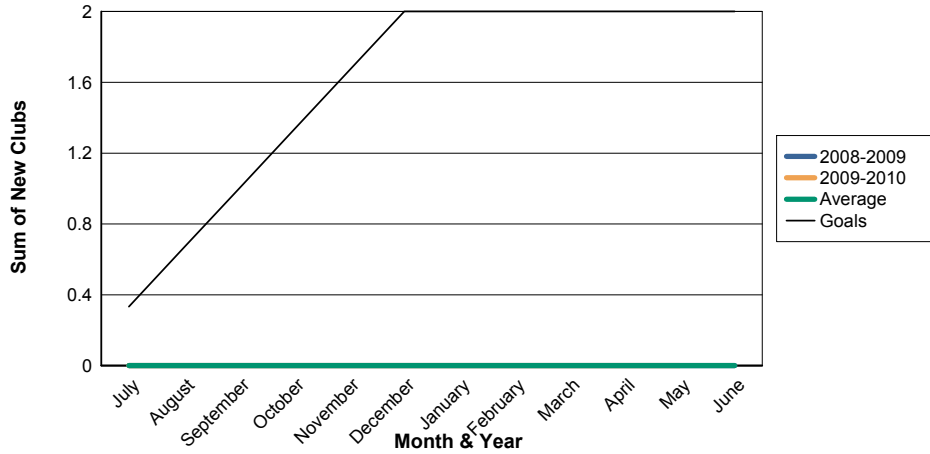

3 Year Comparisons for GMT Constitutional Area 1

By GMT District

As of May 2010

Sum of New Clubs/ Month & Year

For District 20 W

Sum of Dropped Clubs/ Month & Year

For District 20 W

Sum of Net Clubs/ Month & Year